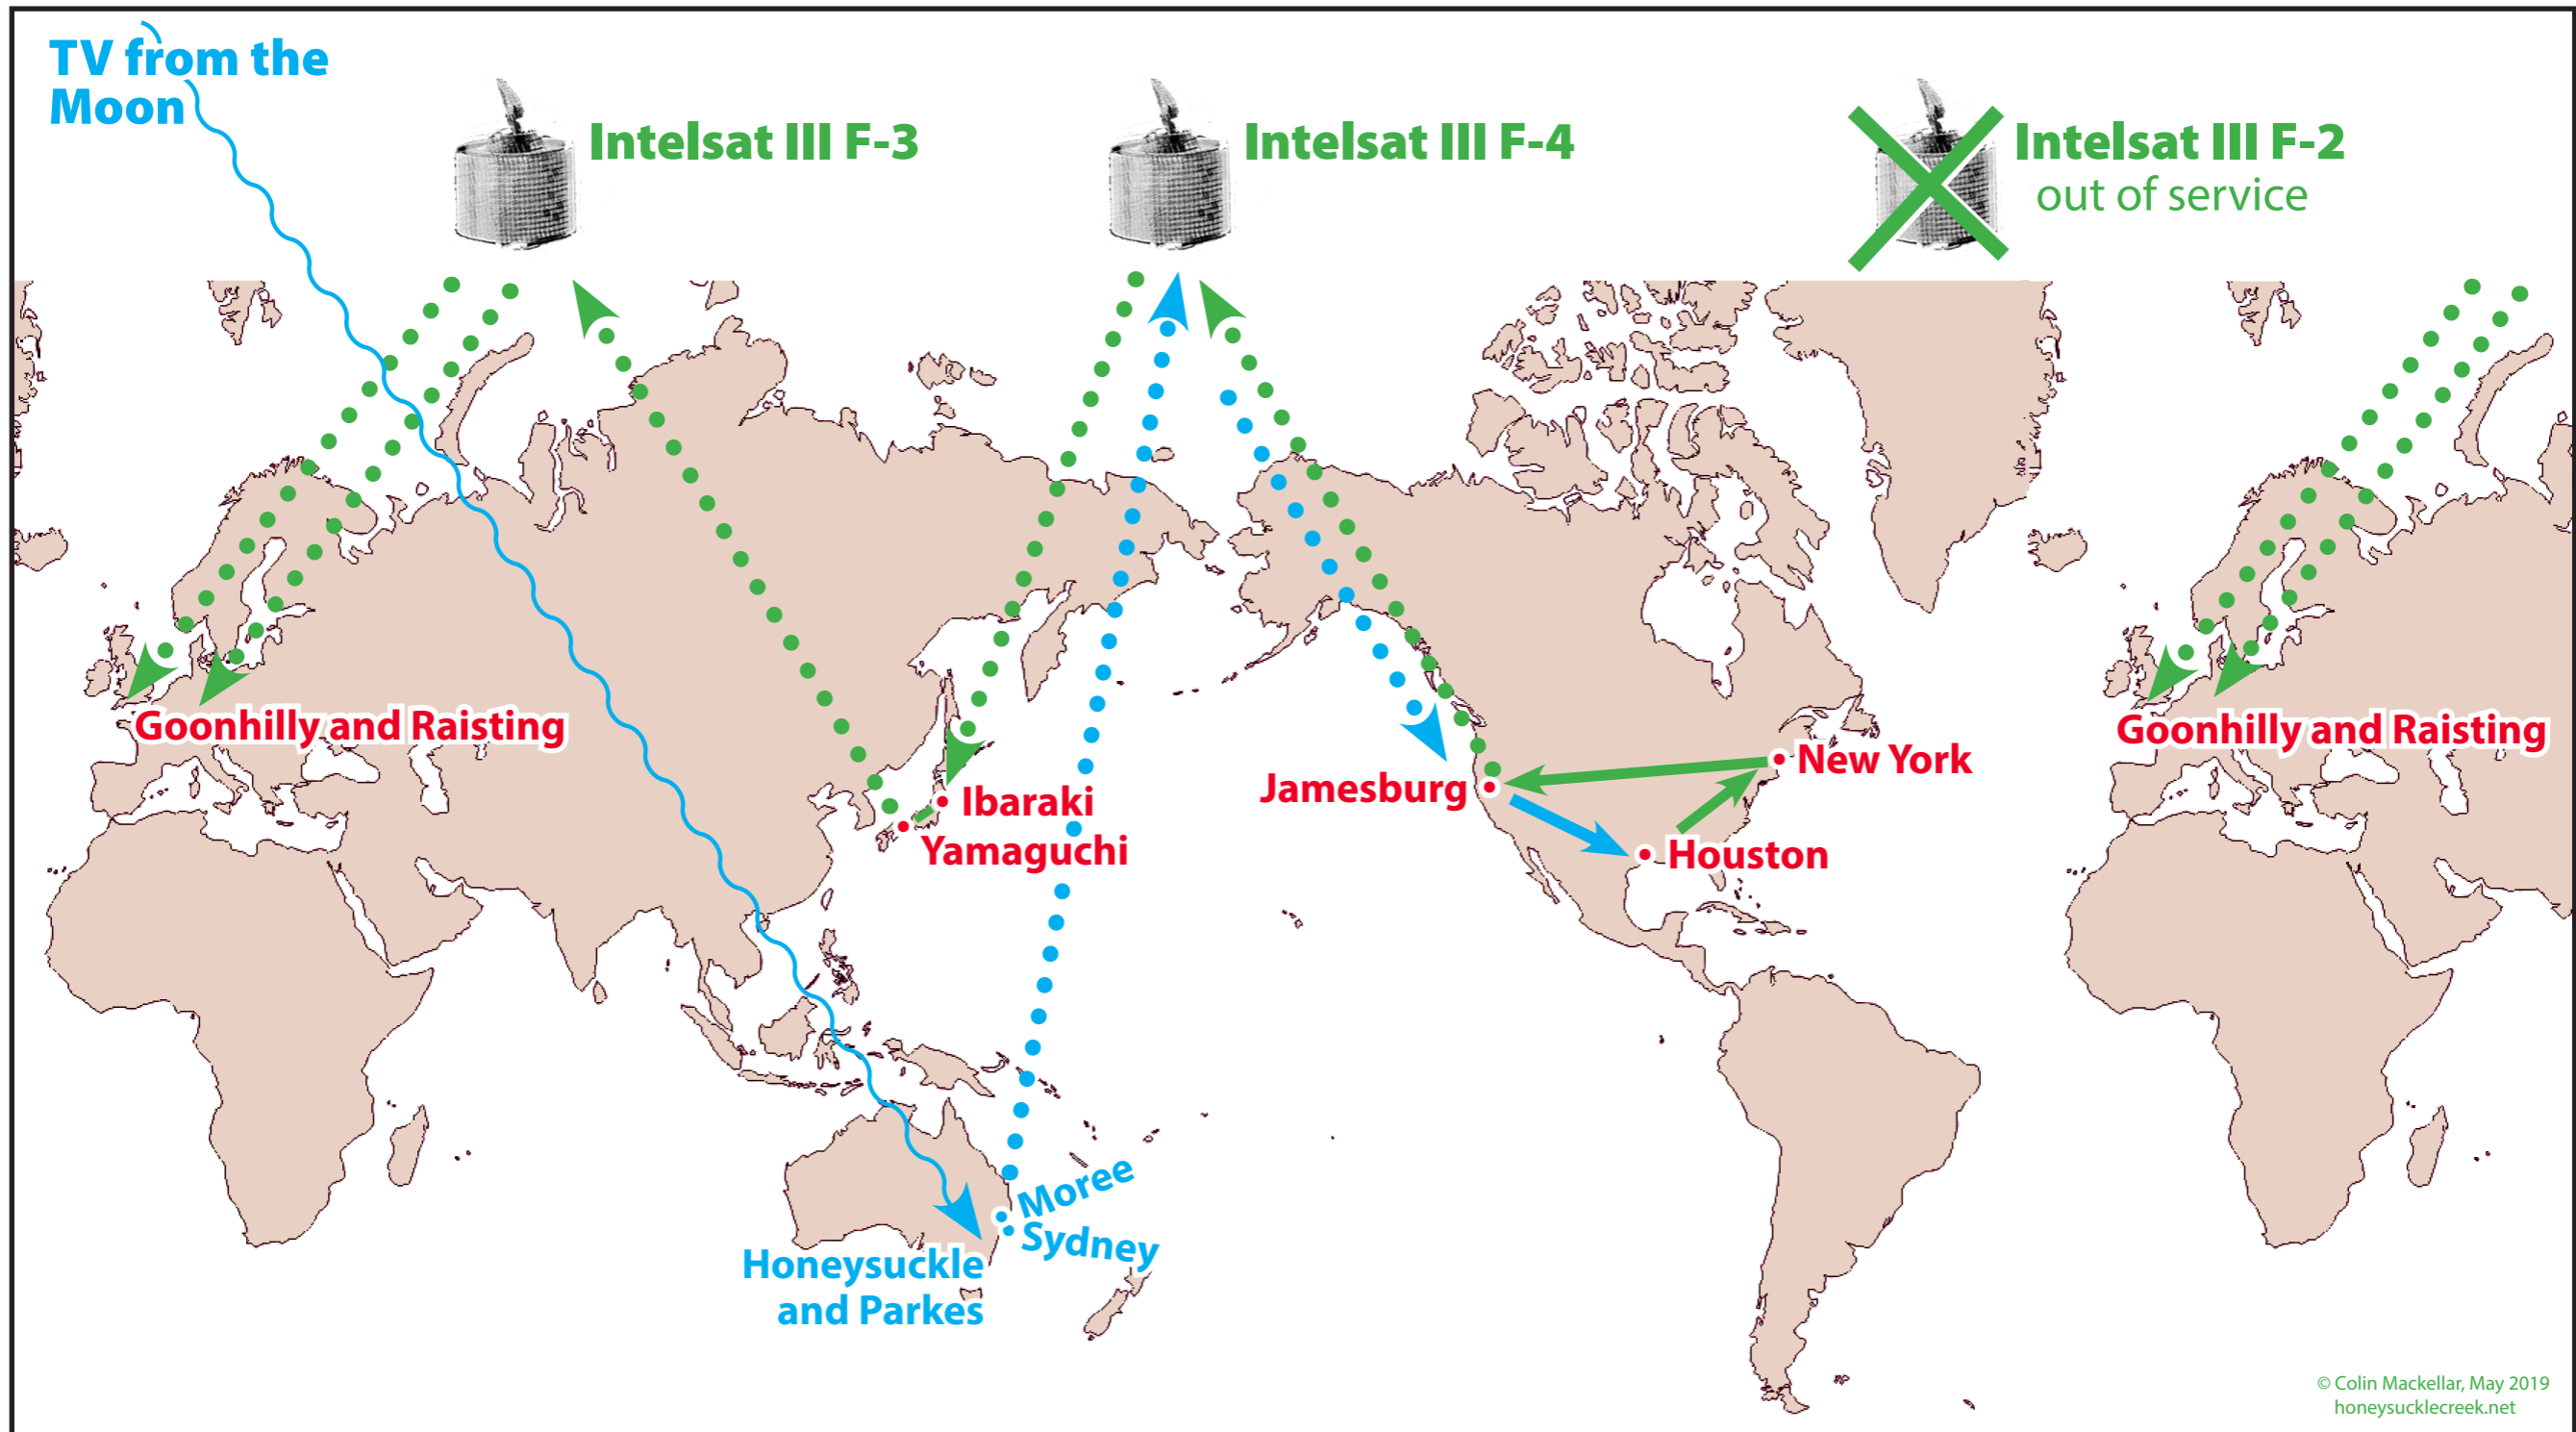

# Apollo 11 EVA TV path from the Moon to Australia, the USA, and then the UK and Europe.

**Blue:**  
Signal path from the Moon to Houston.

**Green:**  
Signal path from Houston to the US Networks and then the UK and Europe.