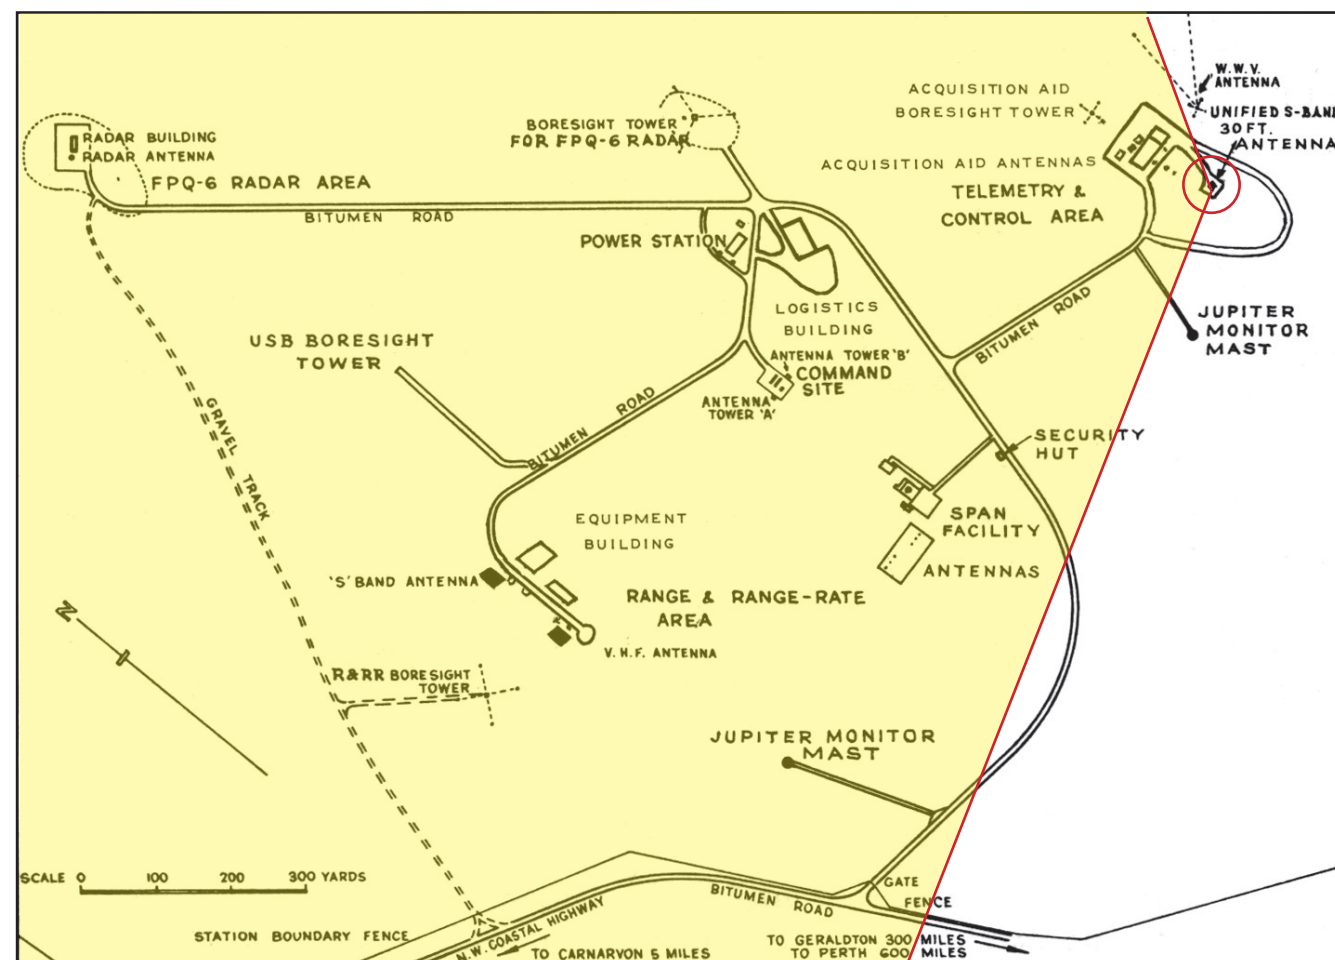

Carnarvon Tracking Station – view from the 9 metre USB antenna

Carnarvon station map, with the yellow indicating the field of view of the panorama.

This view of the NASA Carnarvon Tracking Station has been assembled from photos taken by an unknown photographer (possibly with the Department of Supply) standing on the 9 metre USB antenna.

The photo was taken on **Tuesday 3rd May 1966**.

This picture gives a good idea of the size of the tracking station – the largest outside the US.

Not visible in this panorama are the two tropospheric scatter antennae providing the link to Geraldton – they are behind the cameraman. The eastern Jupiter Monitor antenna is just out of field to the left of the panorama, and the WWV antenna is just out of field to the right.

Panorama assembly and overlays, © Colin Mackellar, www.honeysucklecreek.net, October 2008, updated November 2012.

Carnarvon station map, with the yellow indicating the field of view of the panorama.

Carnarvon Tracking Station – view from the 9 metre USB antenna

This picture gives a good idea of the size of the tracking station – the largest outside the US.

Not visible in this panorama are the two tropospheric scatter antennae providing the link to Geraldton – they are behind the cameraman. The eastern Jupiter Monitor antenna is just out of field to the left of the panorama, and the WWV antenna is just out of field to the right.