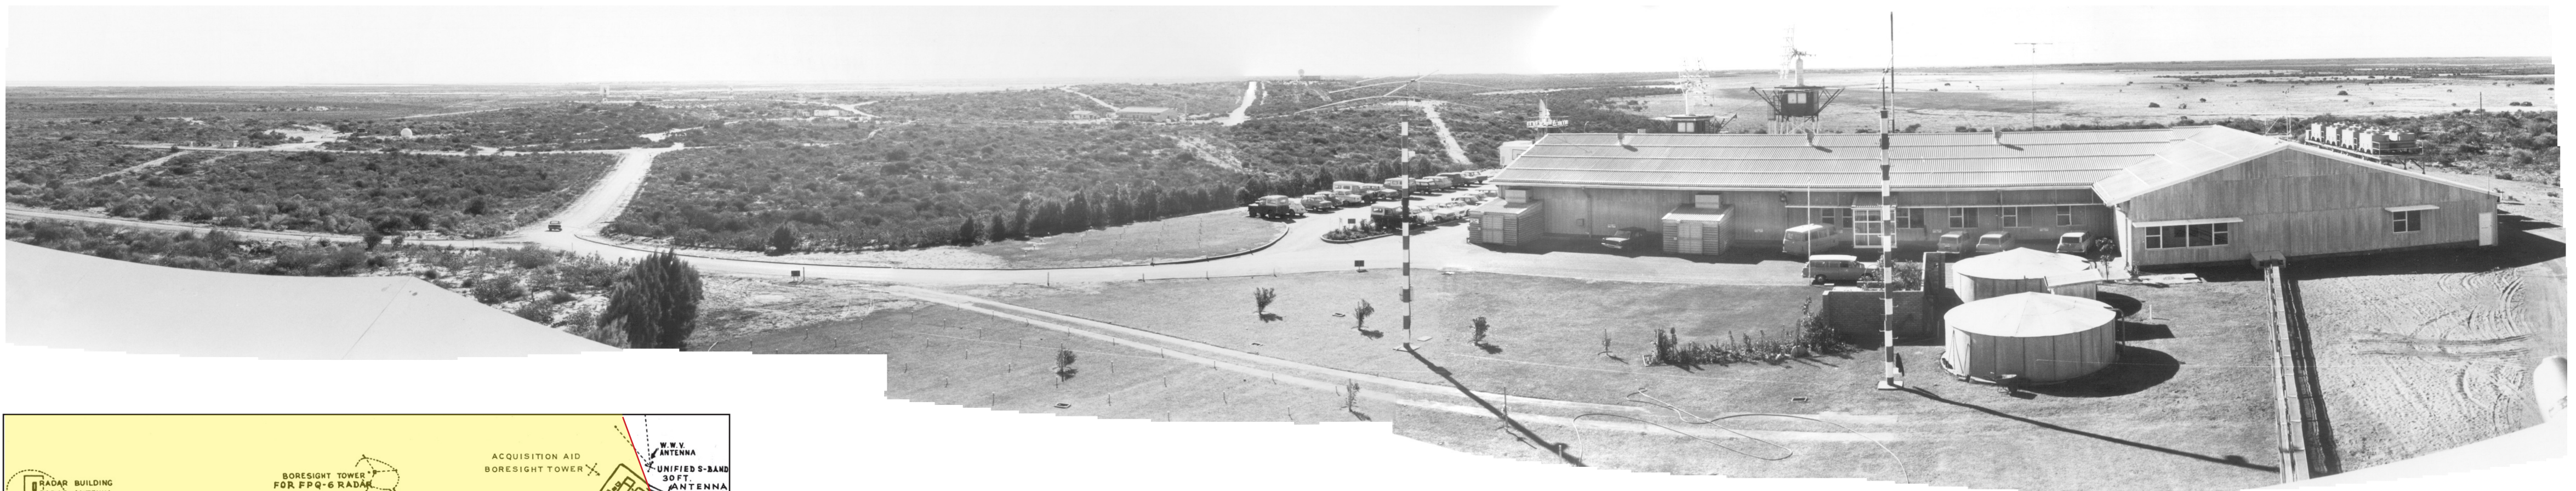

Carnarvon station map, with the yellow indicating the field of view of the panorama.

Carnarvon Tracking Station – view from the 9 metre USB antenna

This view of the NASA Carnarvon Tracking Station has been assembled from photos taken by an unknown photographer (possibly with the Department of Supply) standing on the 9 metre USB antenna.

The photo was taken on **Tuesday 3rd May 1966**.

This picture gives a good idea of the size of the tracking station – the largest outside the US.

Not visible in this panorama are the two tropospheric scatter antennae providing the link to Geraldton – they are behind the cameraman. The eastern Jupiter Monitor antenna is just out of field to the left of the panorama, and the WWV antenna is just out of field to the right.

Thanks to Trevor Mosel and Stuart Wattison for the photos and scans and to Paul Dench and Terry Kierans for their help.

For more information on Carnarvon Tracking Station, please see –

- www.honeysucklecreek.net/carnarvon
- www.carnarvonspace.com
- <http://crotrak.com>

Panorama assembly and overlays, © Colin Mackellar, www.honeysucklecreek.net, October 2008, updated November 2012.